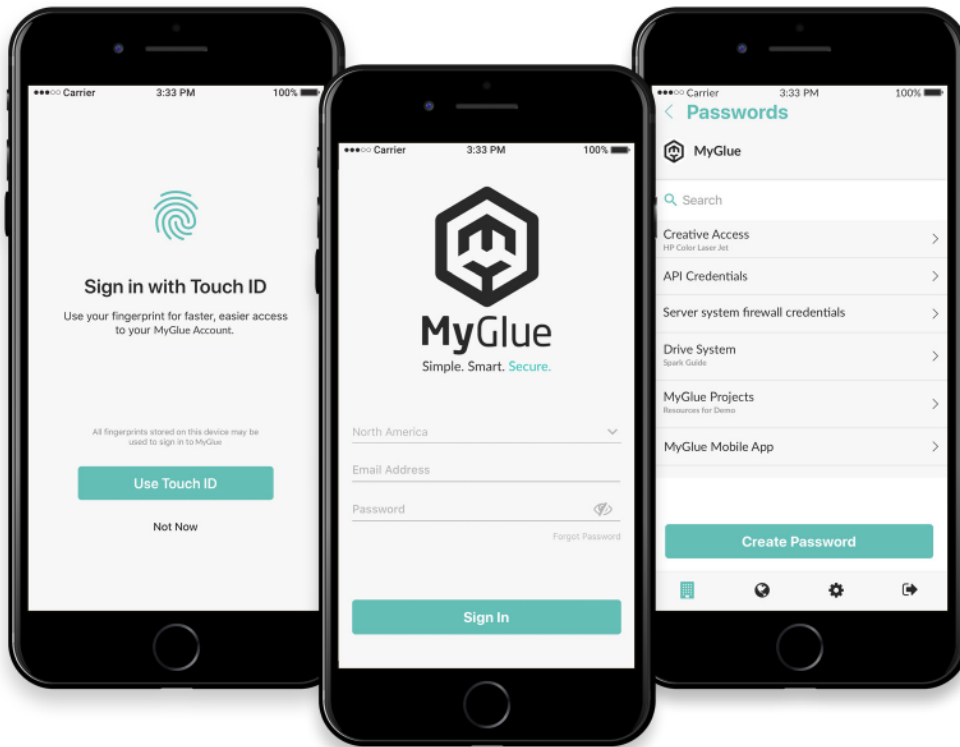

MyGlue Mobile App

Access your important passwords on the go with the powerful mobile app for iOS and Android

A quick and streamlined way to access all your personal and team MyGlue passwords, the mobile app is specifically designed for convenience and ease of use.

Key Features

The MyGlue mobile app includes everything you need to be productive:

- View or copy passwords conveniently from your mobile device
- Easy and secure access to the app using Touch ID (iOS) or fingerprint (Android)
- Fully encrypted end-to-end communication between mobile and web
- Quickly audit when a password was last changed
- Create, update or delete existing passwords